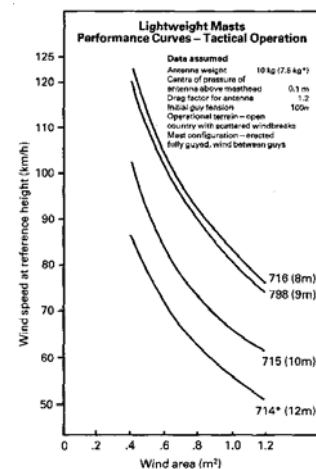

12 Metre Lightweight Telescopic Aluminium Push-Up Support Mast

Type 714

Racal Antennas 714 telescopic aluminium push-up mast is designed for headload weights up to 7.0 kg at a maximum height of 12 metres. The masts is light, reliable and simple to erect by one person.

Manufactured from high tensile aluminium alloy, the 714 mast comprise eight sections to ensure a combination of minimum weight, minimum retracted height and maximum strength. Each section is pushed up and positively locked in its full or partially extended position by a specially designed friction clamp. This clamp is a particular feature of these masts and provides a positive self-aligning clamping force actuated by a lever forming part of an over-centre toggle arrangement. Another important feature of this series of masts is the damping effect during retraction. The rate of fall during retraction is controlled by a pneumatic damping system which ensures the safety of the operator and the mast head equipment. The piston seals are so designed that they give sufficient cushioning effect during retraction while imposing minimal drag during manual extension.

Telescopic Push-Up Mast Supporting Racal Log Periodic Antennas

Mechanical Specification	
Mast Extended Height	12.0 metres
Mast Retracted Length	2.0 metres
Number of Sections	8
Maximum Vertical Top Load	7.0 kg
Maximum Wind Area CxA (m ²)	See Performance Graph
Maximum Wind Speed (m/s)	See Performance Graph
Number of Guys / Levels	3 / 3
Guy Radius	7 metres
Mast Weight	13.0 kg
Ground Mounting Accessories Weight	21.0 kg